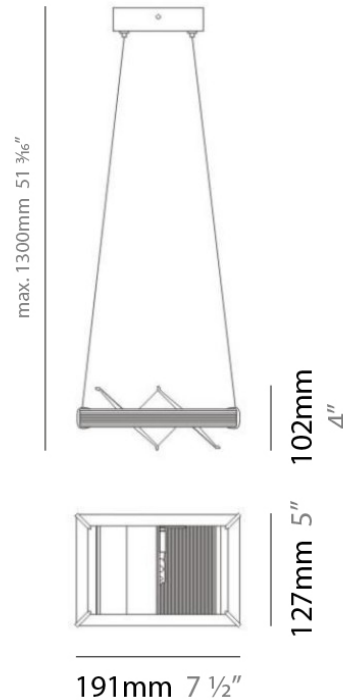

LOFT SUSPENSION

D91007

GENERAL

Series: Loft
Brand: Milan
Division: Design
Mounting Type: Suspension
Mounting Location: Ceiling
Subcategory: Pendant

PHYSICAL

Shape: Abstract
Length (mm): 191
Length (in): 7 ½
Width (mm): 191
Width (in): 7 ½
Height (mm): 1300
Height (in): 51.0
Max. Overall Height (mm): 1295
Max. Overall Height (in): 51.0
Light Distribution: Direct / Indirect
Weight (kg): 1.63
Weight (lbs): 3.60
Diffuser: Glass - Opal
Fixture Material: Metal

ELECTRICAL

Number of Lamps: 1
Lamp Type: LED Retrofit
Lamp Shape: T4
Bulb Included: Bulb Not Included
Total Output Wattage (W): 13
Max. Wattage Per Lamp (W): 13
Lamp Base: G9
Input Voltage (V): 120

LED

OPTICAL

RATINGS AND CERTIFICATIONS

Certified By: CSA Certified to UL and CSA Standards
IP rating: IP20

PROJECT
TYPE
NOTES
QUANTITY
DATE